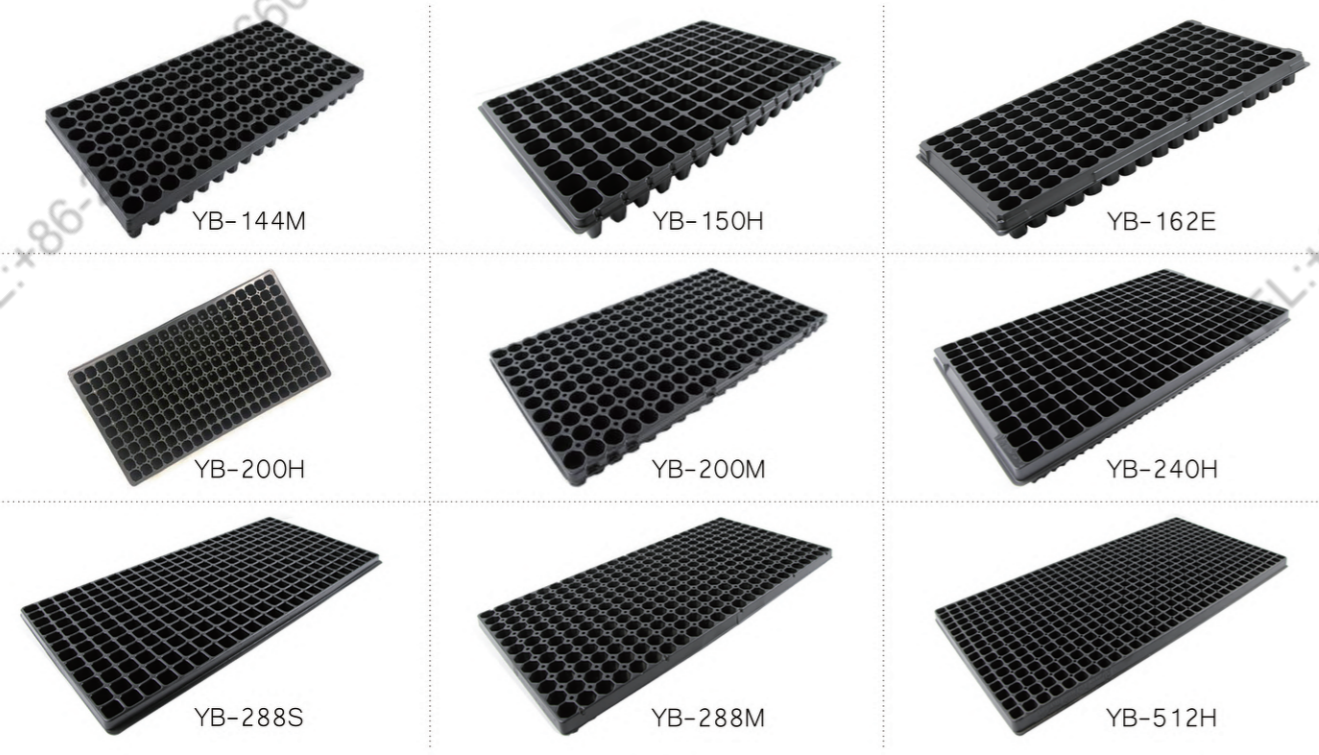

TEL:+86-29-81020660

TEL:+86-29-81020660

TEL:+86-29-81020660

NEW MODEL

Model No.	Cells/Tray	Cell Type	Dimension (Outside L x W,cm)	Height(cm)	Volume/Cell (cc)	Cell size (Top x Bottom,mm)	Configuration	Thickness (mm)*	Trays/Ctn(pcs)	Ctns/Cntr
YB-105H	105 Cell	Square	54 X 28	4.0	18	30 X 14	7 X 15	1.0	160	310ctns/20GP; 710ctns/40HQ
YB-105M	105 Cell	Square	54 X 28	4.5	22	30 X 24	7 X 15	1.0	110	310ctns/20GP; 710ctns/40HQ
YB-128H	128 Cell	Square	54 X 28	4.8	18	30 X 15	8 X 16	1.0	110	310ctns/20GP; 710ctns/40HQ
YB-128M	128 Cell	Square	54 X 28	4.0	16	30 X 14	8 X 16	1.0	140	310ctns/20GP; 710ctns/40HQ
YB-128S	128 Cell	Square	54 X 28	4.3	19	30 X 15	8 X 16	1.0	150	310ctns/20GP; 710ctns/40HQ
YB-144H	144 Cell	Square	52.5 X 30.5	6.0	35	30 X 20	9 X 16	1.0	80	280ctns/20GP; 630ctns/40HQ

Model No.	Cells/Tray	Cell Type	Dimension (Outside L x W,cm)	Height(cm)	Volume/Cell (cc)	Cell size (Top x Bottom,mm)	Configuration	Thickness (mm)*	Trays/Ctn(pcs)	Ctns/Cntr
YB-144M	144 Cell	Octagon	54 X 28	4.0	15	26 X 18	8 X 18	1.0	100	310ctns/20GP; 710ctns/40HQ
YB-150H	150 Cell	Square	51.5 X 34.5	5.4	24	30 X 13	10 X 15	1.0	160	250ctns/20GP; 560ctns/40HQ
YB-162E	162 Cell	Octagon	53 X 25.7	4.5	22	26 X 19	9 X 18	1.0	100	310ctns/20GP; 710ctns/40HQ
YB-200H	200 Cell	Square	54 X 28	4.3	12	24 X 11	10 X 20	1.0	110	310ctns/20GP; 710ctns/40HQ
YB-200M	200 Cell	Octagon	49 X 27.5	3.0	10	22 X 18	10 X 20	1.0	140	330ctns/20GP; 730ctns/40HQ
YB-240H	240 Cell	Square	49 X 29	3.5	14	22 X 18	12 X 20	1.2	55	320ctns/20GP; 720ctns/40HQ
YB-288S	288 Cell	Square	53 X 28	2.5	7	20 X 14	12 X 24	1.2	110	310ctns/20GP; 710ctns/40HQ
YB-288M	288 Cell	Octagon	53 X 26.5	2.5	7	20 X 14	12 X 24	1.2	100	310ctns/20GP; 710ctns/40HQ
YB-512H	512 Cell	Square	52 X 27	2.5	4	14 X 8	5 X 10	1.2	90	310ctns/20GP; 710ctns/40HQ