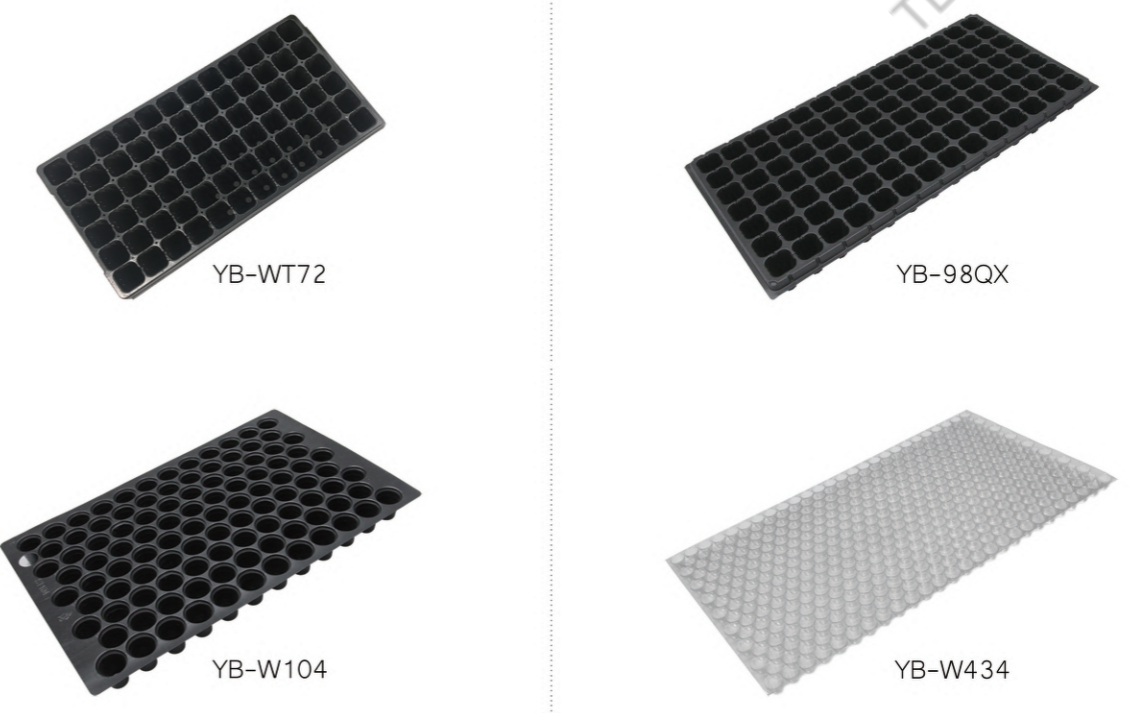

TEL:+86-29-81020660

TEL:+86-29-81020660

TEL:+86-29-81020660

NEW MODEL

Model No.	Cells/Tray	Cell Type	Dimension (Outside L x W,cm)	Height(cm)	Volume/Cell (cc)	Cell size (Top x Bottom,mm)	Configuration	Thickness (mm)*	Trays/Ctn(pcs)	Ctns/Cntr
YB-105H	105 Cell	Square	54 X 28	4.0	18	30 X 14	7 X 15	1.0	160	310ctns/20GP; 710ctns/40HQ
YB-105M	105 Cell	Square	54 X 28	4.5	22	30 X 24	7 X 15	1.0	110	310ctns/20GP; 710ctns/40HQ
YB-128H	128 Cell	Square	54 X 28	4.8	18	30 X 15	8 X 16	1.0	110	310ctns/20GP; 710ctns/40HQ
YB-128M	128 Cell	Square	54 X 28	4.0	16	30 X 14	8 X 16	1.0	140	310ctns/20GP; 710ctns/40HQ
YB-128S	128 Cell	Square	54 X 28	4.3	19	30 X 15	8 X 16	1.0	150	310ctns/20GP; 710ctns/40HQ
YB-144H	144 Cell	Square	52.5 X 30.5	6.0	35	30 X 20	9 X 16	1.0	80	280ctns/20GP; 630ctns/40HQ

Model No.	Cells/Tray	Cell Type	Dimension (Outside L x W,cm)	Height(cm)	Volume/Cell (cc)	Cell size (Top x Bottom,mm)	Configuration	Thickness (mm)*	Trays/Ctn(pcs)	Ctns/Cntr
YB-144M	144 Cell	Octagon	54 X 28	4.0	15	26 X 18	8 X 18	1.0	100	310ctns/20GP; 710ctns/40HQ
YB-150H	150 Cell	Square	51.5 X 34.5	5.4	24	30 X 13	10 X 15	1.0	160	250ctns/20GP; 560ctns/40HQ
YB-162E	162 Cell	Octagon	53 X 25.7	4.5	22	26 X 19	9 X 18	1.0	100	310ctns/20GP; 710ctns/40HQ
YB-200H	200 Cell	Square	54 X 28	4.3	12	24 X 11	10 X 20	1.0	110	310ctns/20GP; 710ctns/40HQ
YB-200M	200 Cell	Octagon	49 X 27.5	3.0	10	22 X 18	10 X 20	1.0	140	330ctns/20GP; 730ctns/40HQ
YB-240H	240 Cell	Square	49 X 29	3.5	14	22 X 18	12 X 20	1.2	55	320ctns/20GP; 720ctns/40HQ
YB-288S	288 Cell	Square	53 X 28	2.5	7	20 X 14	12 X 24	1.2	110	310ctns/20GP; 710ctns/40HQ
YB-288M	288 Cell	Octagon	53 X 26.5	2.5	7	20 X 14	12 X 24	1.2	100	310ctns/20GP; 710ctns/40HQ
YB-512H	512 Cell	Square	52 X 27	2.5	4	14 X 8	5 X 10	1.2	90	310ctns/20GP; 710ctns/40HQ