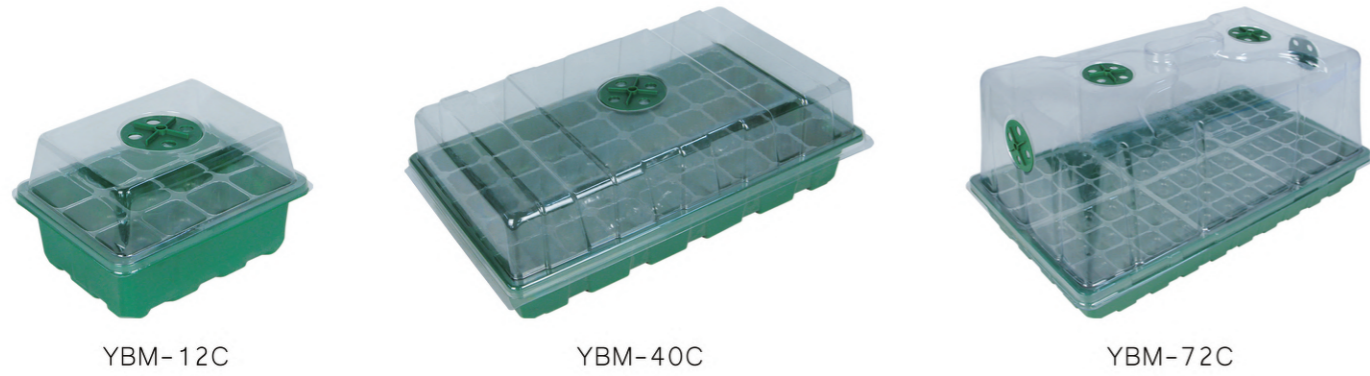

86-29-81020660

SEED STARTER KIT

- Clear lid design to observe plant growth better.
- Adjustable vents can control humidity more effectively.
- Double tray design helps with drainage, easy to clean.
- Greenhouse care improves germination and survival rate.

SEED STARTER KIT

SEED STARTER KIT

Excellent Choice for Gardening Beginner.

Model	Include Parts	Size (cm)	Material	Package (sets/ctn)	Carton Size (cm)	G.W/Carton (kg)
YBM-12C	Humidity Dome	18.5x14x5	PVC	250	59x47x38	18
	Clear Tray	18x14x5	PET			
	Based Holder	18.5x14x6	PET			
YBM-40C	Humidity Dome	37x25x7	PVC	70	59x47x38	17
	Clear Tray	35x23x5	PET			
	Based Holder	37x23x6	PET			
YBM-72C	Humidity Dome	54x28x17	PVC	20	60x52x34	13
	Clear Tray	18x14x5	PET			
	Based Holder	54x28x6.5	PET			

Model	Include Parts	Size (mm)	Material	Weight (g)
YBM-24B	Humidity Dome	38X24X5	PVC	72
	Plug Tray	375X235X48	PS	53
	Based Holder	38X23X5	PS	53
YBM-60B	Humidity Dome	498X293X57	PVC	130
	Plug Tray	500X290X45	PS	152
	Based Holder	490X390X33	PVC	152
YBM-105B	Humidity Dome	545X286X95	PVC	170
	Plug Tray	545X280X38	PS	160
	Based Holder	545X280X65	PS	160