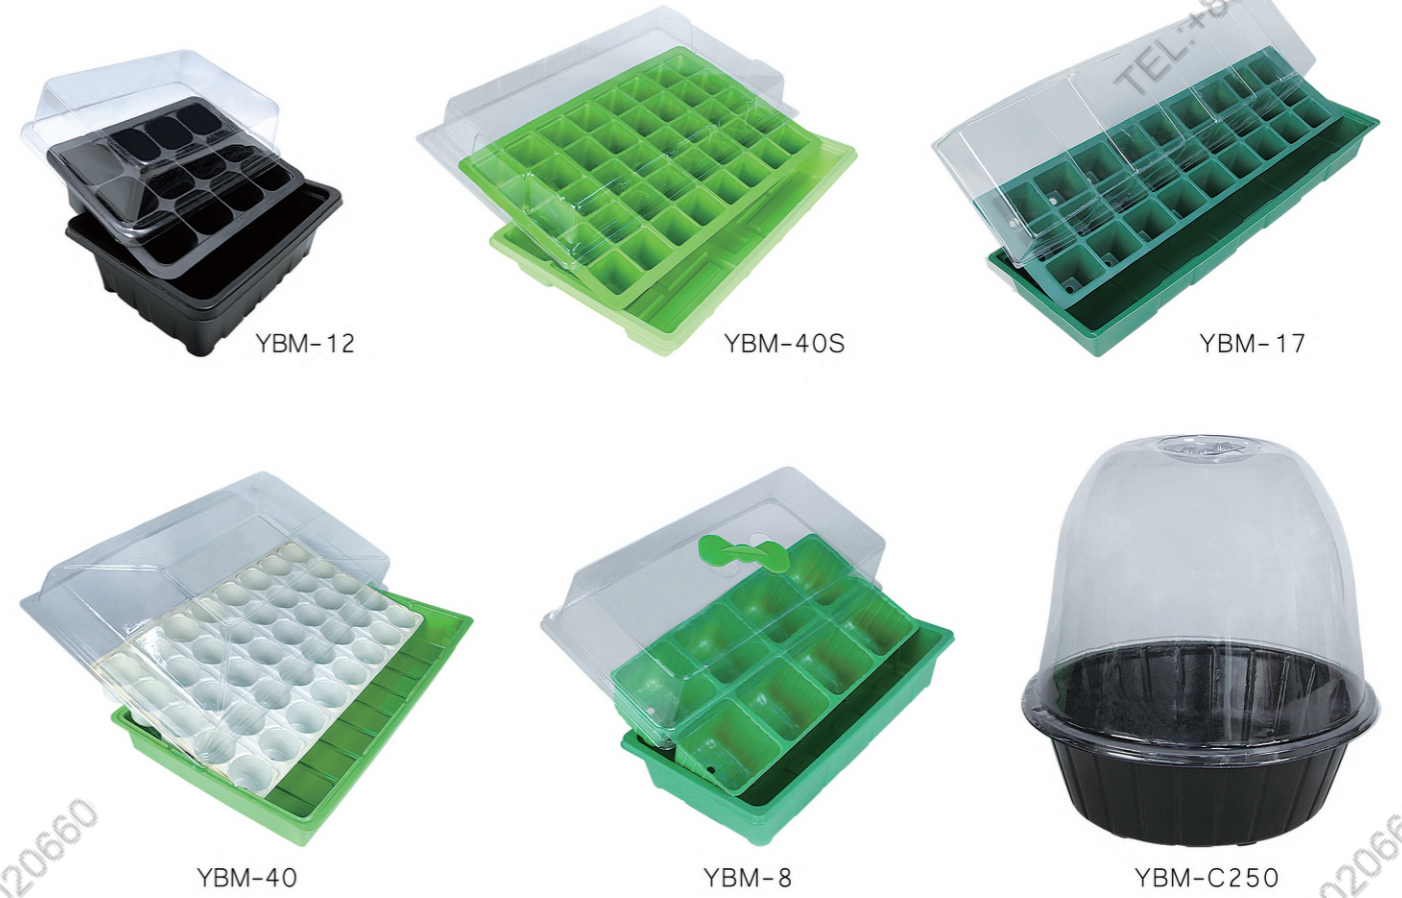

86-29-81020660

SEED STARTER KIT

- Clear lid design to observe plant growth better.
- Adjustable vents can control humidity more effectively.
- Double tray design helps with drainage, easy to clean.
- Greenhouse care improves germination and survival rate.

SEED STARTER KIT

SEED STARTER KIT

Excellent Choice for Gardening Beginner.

Model	Include Parts	Size (cm)	Material	Package (sets/ctn)	Carton Size (cm)	G.W/Carton (kg)
YBM-12C	Humidity Dome	18.5x14x5	PVC	250	59x47x38	18
	Clear Tray	18x14x5	PET			
	Based Holder	18.5x14x6	PET			
YBM-40C	Humidity Dome	37x25x7	PVC	70	59x47x38	17
	Clear Tray	35x23x5	PET			
	Based Holder	37x23x6	PET			
YBM-72C	Humidity Dome	54x28x17	PVC	20	60x52x34	13
	Clear Tray	18x14x5	PET			
	Based Holder	54x28x6.5	PET			

Model	Include Parts	Size (mm)	Material	Weight (g)
YBM-24B	Humidity Dome	38X24X5	PVC	72
	Plug Tray	375X235X48	PS	53
	Based Holder	38X23X5	PS	53
YBM-60B	Humidity Dome	498X293X57	PVC	130
	Plug Tray	500X290X45	PS	152
	Based Holder	490X390X33	PVC	152
YBM-105B	Humidity Dome	545X286X95	PVC	170
	Plug Tray	545X280X38	PS	160
	Based Holder	545X280X65	PS	160