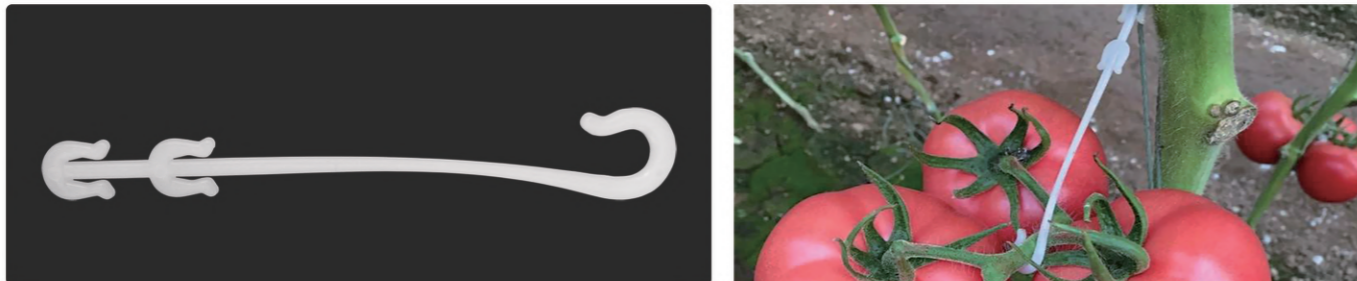

TOMATO CLIP

- ◆ Connect plants to trellis twine quickly and easily.
- ◆ Saves time and labor over other trellising methods.
- ◆ Perfect for tomatoes, cucumbers and other vine crops.
- ◆ Aired clip promotes better ventilation and helps prevent botrytis fungus.
- ◆ Quick-release feature allows clips to be moved easily and to be saved and reused for multiple crops throughout a growing season, up to one year.
- ◆ We recommend our RollerPlast White Twine ( 15 meter/49- 1/4' spool ) or our RollerHook® White Twine ( 32 meter/105- 1/4' spool ) to effectively hold clips in place.

## TOMATO TRUSS SUPPORT CLIPS

- ◆ Truss Support Clips are used in the tomato growing industry to support fruit trusses.
- ◆ The first trusses on a tomato plant can easily be damaged due to snapping/kinking.
- ◆ A truss support clip is fastened around the truss stem, giving it support and ensuring better fruit quality and increased production.

## TOMATO TRUSS HOOK

- ◆ Essential items when the truss stems are shorter.
- ◆ The new construction of the hooks ensure an optimal grip on the twine.
- ◆ One of the fish hooks barbs has to be pulled behind the string while the hook side has to be placed behind the first or second tomato in the truss.

## TOMATO PLANT PINCH RING

- ◆ Plant pinch rings are used to fasten plants in pots, small vegetable plants and little trees to a stick or other support.
- ◆ The finger contact surface are extra wide, a better grip is achieved avoiding damage to the fingers and the plant.
- ◆ Plant pinch rings are made of flexible polypropylene to ensure quick installation and easy locking.